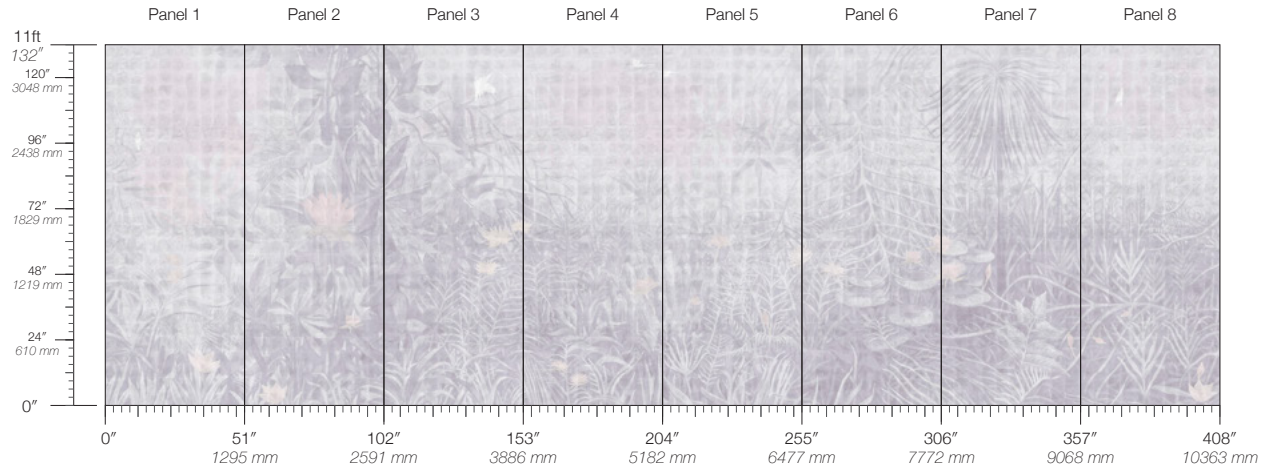

Wanderlust Realm

Suitable for residential and commercial projects

COLOR
Realm

STOCK
Made to order

REPEAT
Non-repeating

CONTACT
sales@calicowallpaper.com
+1 718 243 1705
57 Lispenard Street
New York, NY 10013 USA

ITEM
4513

MINIMUM
1 panel

LEAD TIME
4 weeks to print

CONTENT
Type II Vinyl

MAINTENANCE
Water-based cleanser

ORIGIN
USA

DISCLAIMER
Panel maps represent mural artwork only. Reference the physical sample for color and texture.

PANEL WIDTH
51" / 1295 mm trimmed

FLAMMABILITY
ASTM E84 Adhered Class A

DETAILS
Custom options available

PANEL HEIGHT
132" / 3353 mm standard

ENVIRONMENTAL
Recycled Content, Phthalate Free
Low VOC, HPD Available

PRICE
Available upon request